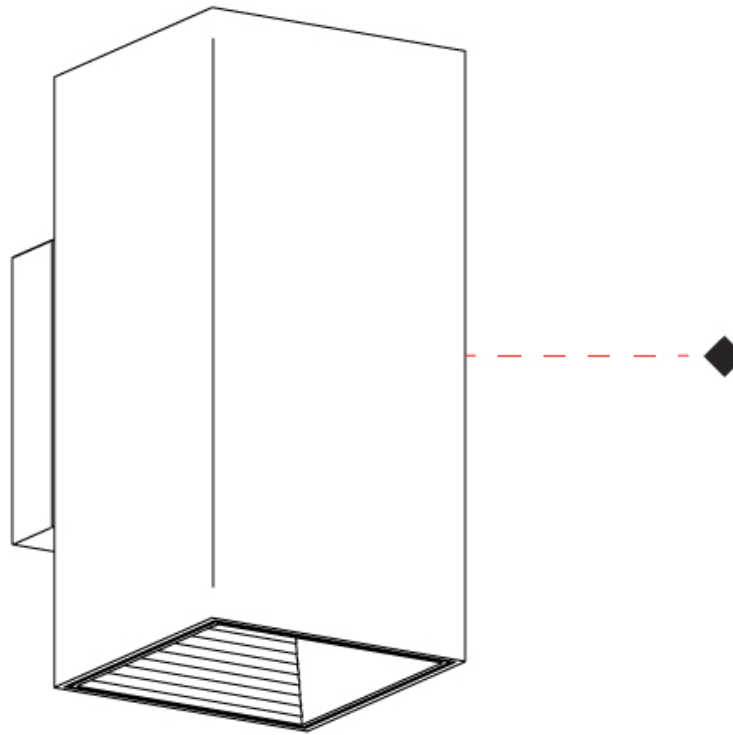

DAU SINGLE SURFACE

D93152R9-

PROJECT

TYPE

SPECIFIER

QUANTITY

DATE

D