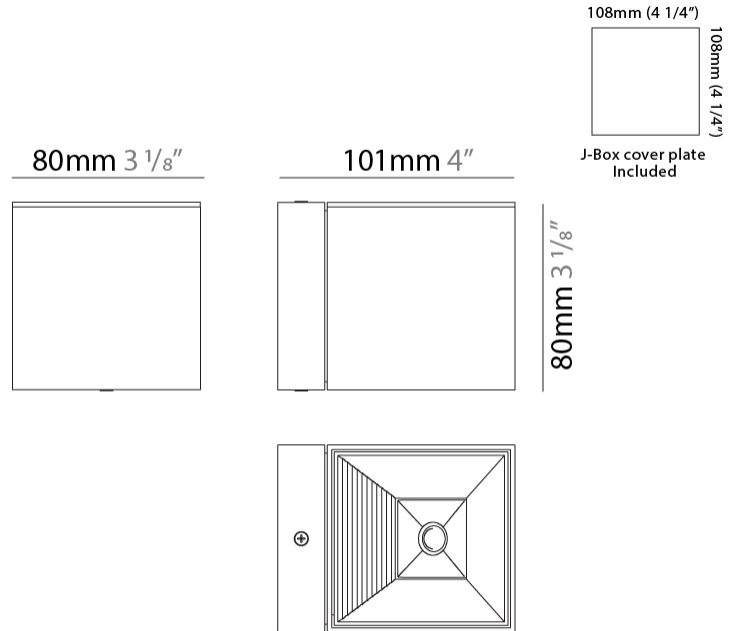

PROJECT	_____
TYPE	_____
SPECIFIER	_____
QUANTITY	_____
DATE	_____

DAU SINGLE SURFACE

D93239-

base number   Finish
Options

1. To build a product code in our configurator select the specify button on the base model # product page
2. To build a manual product code on this datasheet choose from the options listed below in blue font and add the suffix to the base model #

GENERAL

Series: Dau _____
Subseries: Dau Single _____
Brand: Milan _____
Division: Design _____
Mounting Type: Surface _____
Mounting Location: Wall _____
Subcategory: Downlight _____

PHYSICAL

Shape: Cube _____
Length (mm): 80 _____
Length (in): 3 1/8 _____
Height (mm): 80 _____
Depth (mm): 101 _____
Height (in): 3 1/8 _____
Depth (in): 4 _____
Extension (mm): 101 _____
Extension (in): 4 _____
Light Distribution: Direct _____
Fixture Finish: [BAL](#) / [MWL](#) / [BSL](#) _____
Fixture Material: Extruded Aluminum _____

ELECTRICAL

Lamp Type: LED _____
Input Wattage (W): 7 _____
Dimming: Electronic Low Voltage Dimming _____
Input Voltage (V): 120Vac Direct Line _____

LED

Number of LEDs: 1 _____
Color Temperature (°K): 3000 _____
Max. Delivered Lumen (lm): 665 _____
CRI: >90 CRI _____
Lamp Life (hrs): 50000 _____

OPTICAL

RATINGS AND CERTIFICATIONS

Certified By: Certified for North American Standards _____
IP rating: IP20 _____